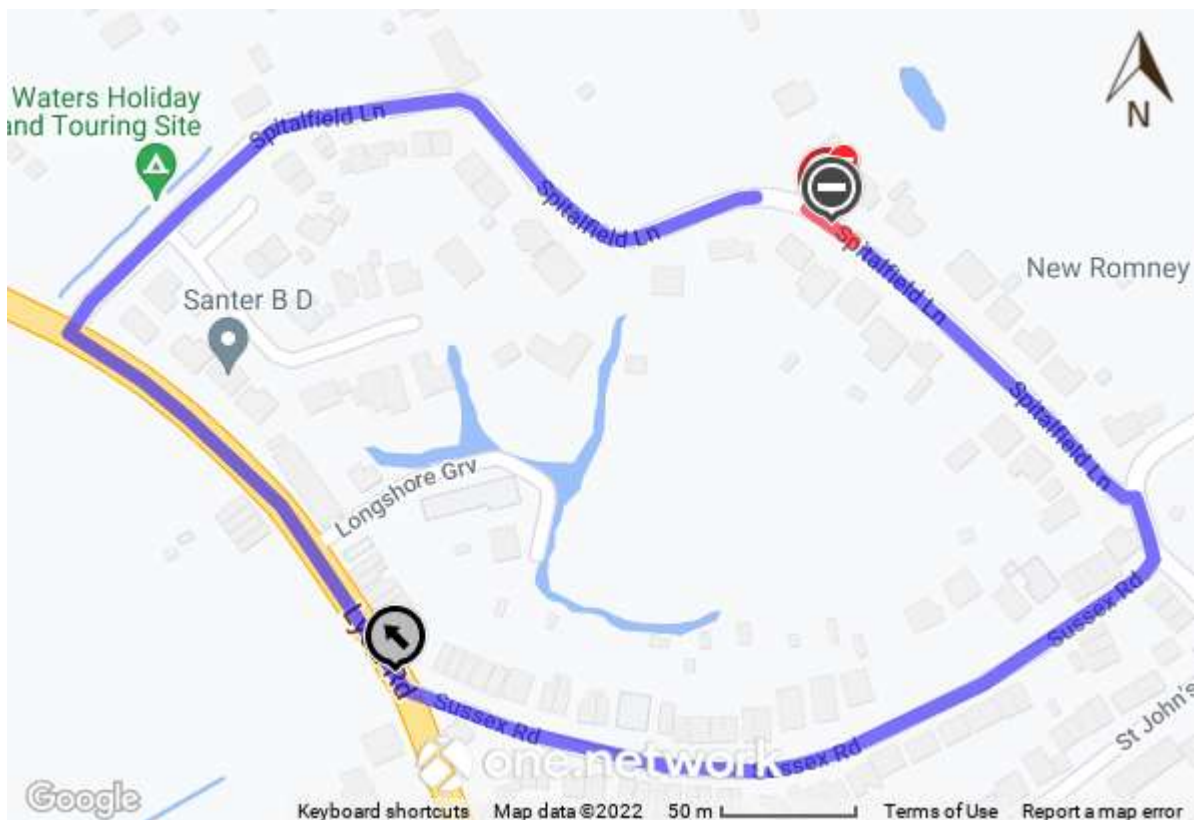

Temporary Road Closure - Spitalfield Lane, New Romney - 10th October 2022 for 1 Day, between 08:00 hours and 16:00 hours

It will be necessary to close part of Spitalfield Lane, New Romney from 10th October 2022 with estimated completion by 10th October 2022.

Spitalfield Lane, New Romney will be closed in the vicinity of Acairseid, to the extent indicated by signs and barriers on site.

The alternative route is Spitalfield Lane, Sussex Road, A259 Lydd Road and vice versa.

The closure is required for the safety of the public and workforce while overhead connection works are undertaken by UK Power Networks.

The Kent County Council Highways Helpline phone number is: 03000 418181.

For the most up to date information on these works please visit: <https://one.network/?tm=129603629>

For information regarding this closure please contact UK Power Networks, who will be able to assist with the scope of these works.

Map data © [Google Terms of Use](#)